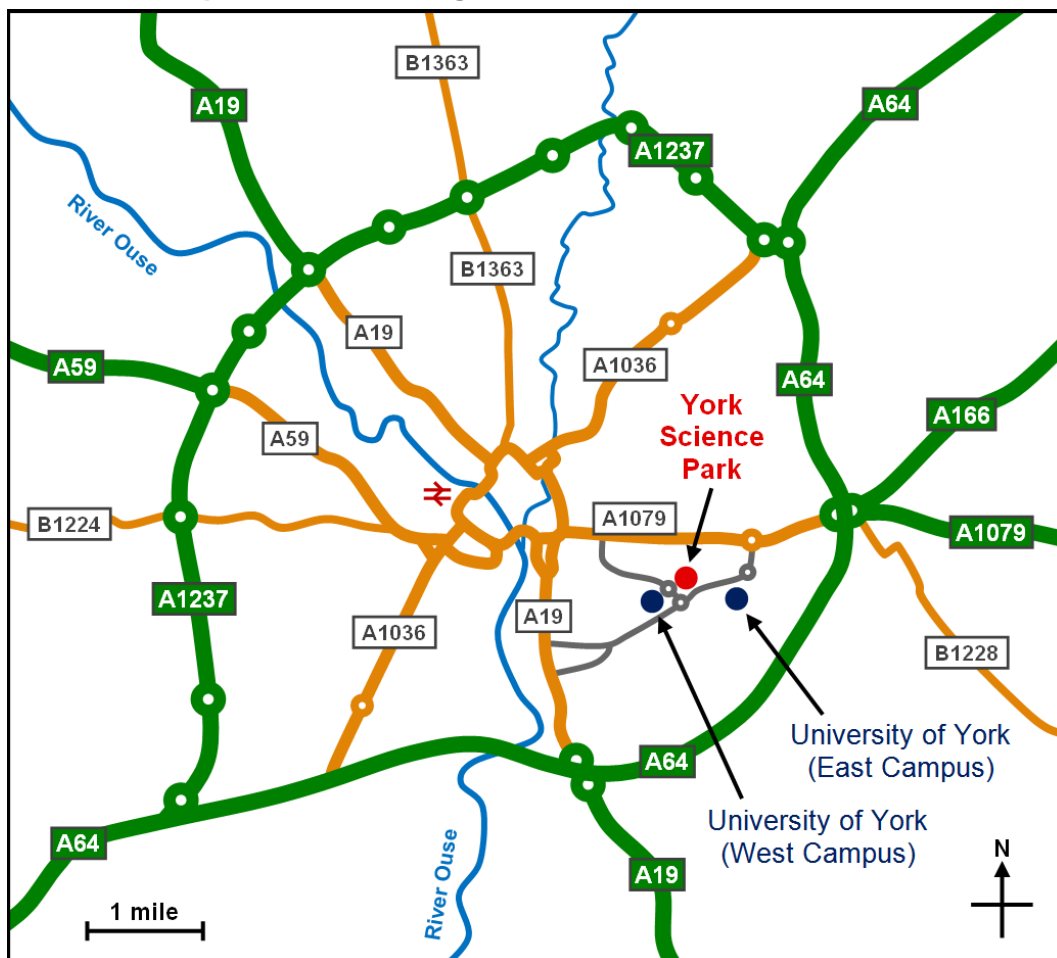

Neotherix is currently situated within the Smith & Nephew Research Centre building in York. The Research Centre is located on York Science Park, adjacent to the University of York Chemistry Department.

A map and directions are also available on our web site (<http://www.neotherix.com/contact.php>).

Map of York, Showing Location of York Science Park:

**From the South/A1(M)**, leave the A1(M) at junction 45, following the signs to York. Continue on the A64 for 16 miles (26 km).

**From the North/A1(M)**, leave the A1(M) at junction 47, following the signs to York. Continue on the A59 for 10 miles (16 km), and then at the roundabout take the third exit onto the A1237 (on the right). Follow the A1237 South until the junction with the A64. Join the A64 using the first exit from the roundabout. Follow the A64 for 7 miles (11 km).

**Map of York Science Park, Showing Location of Research Centre:**